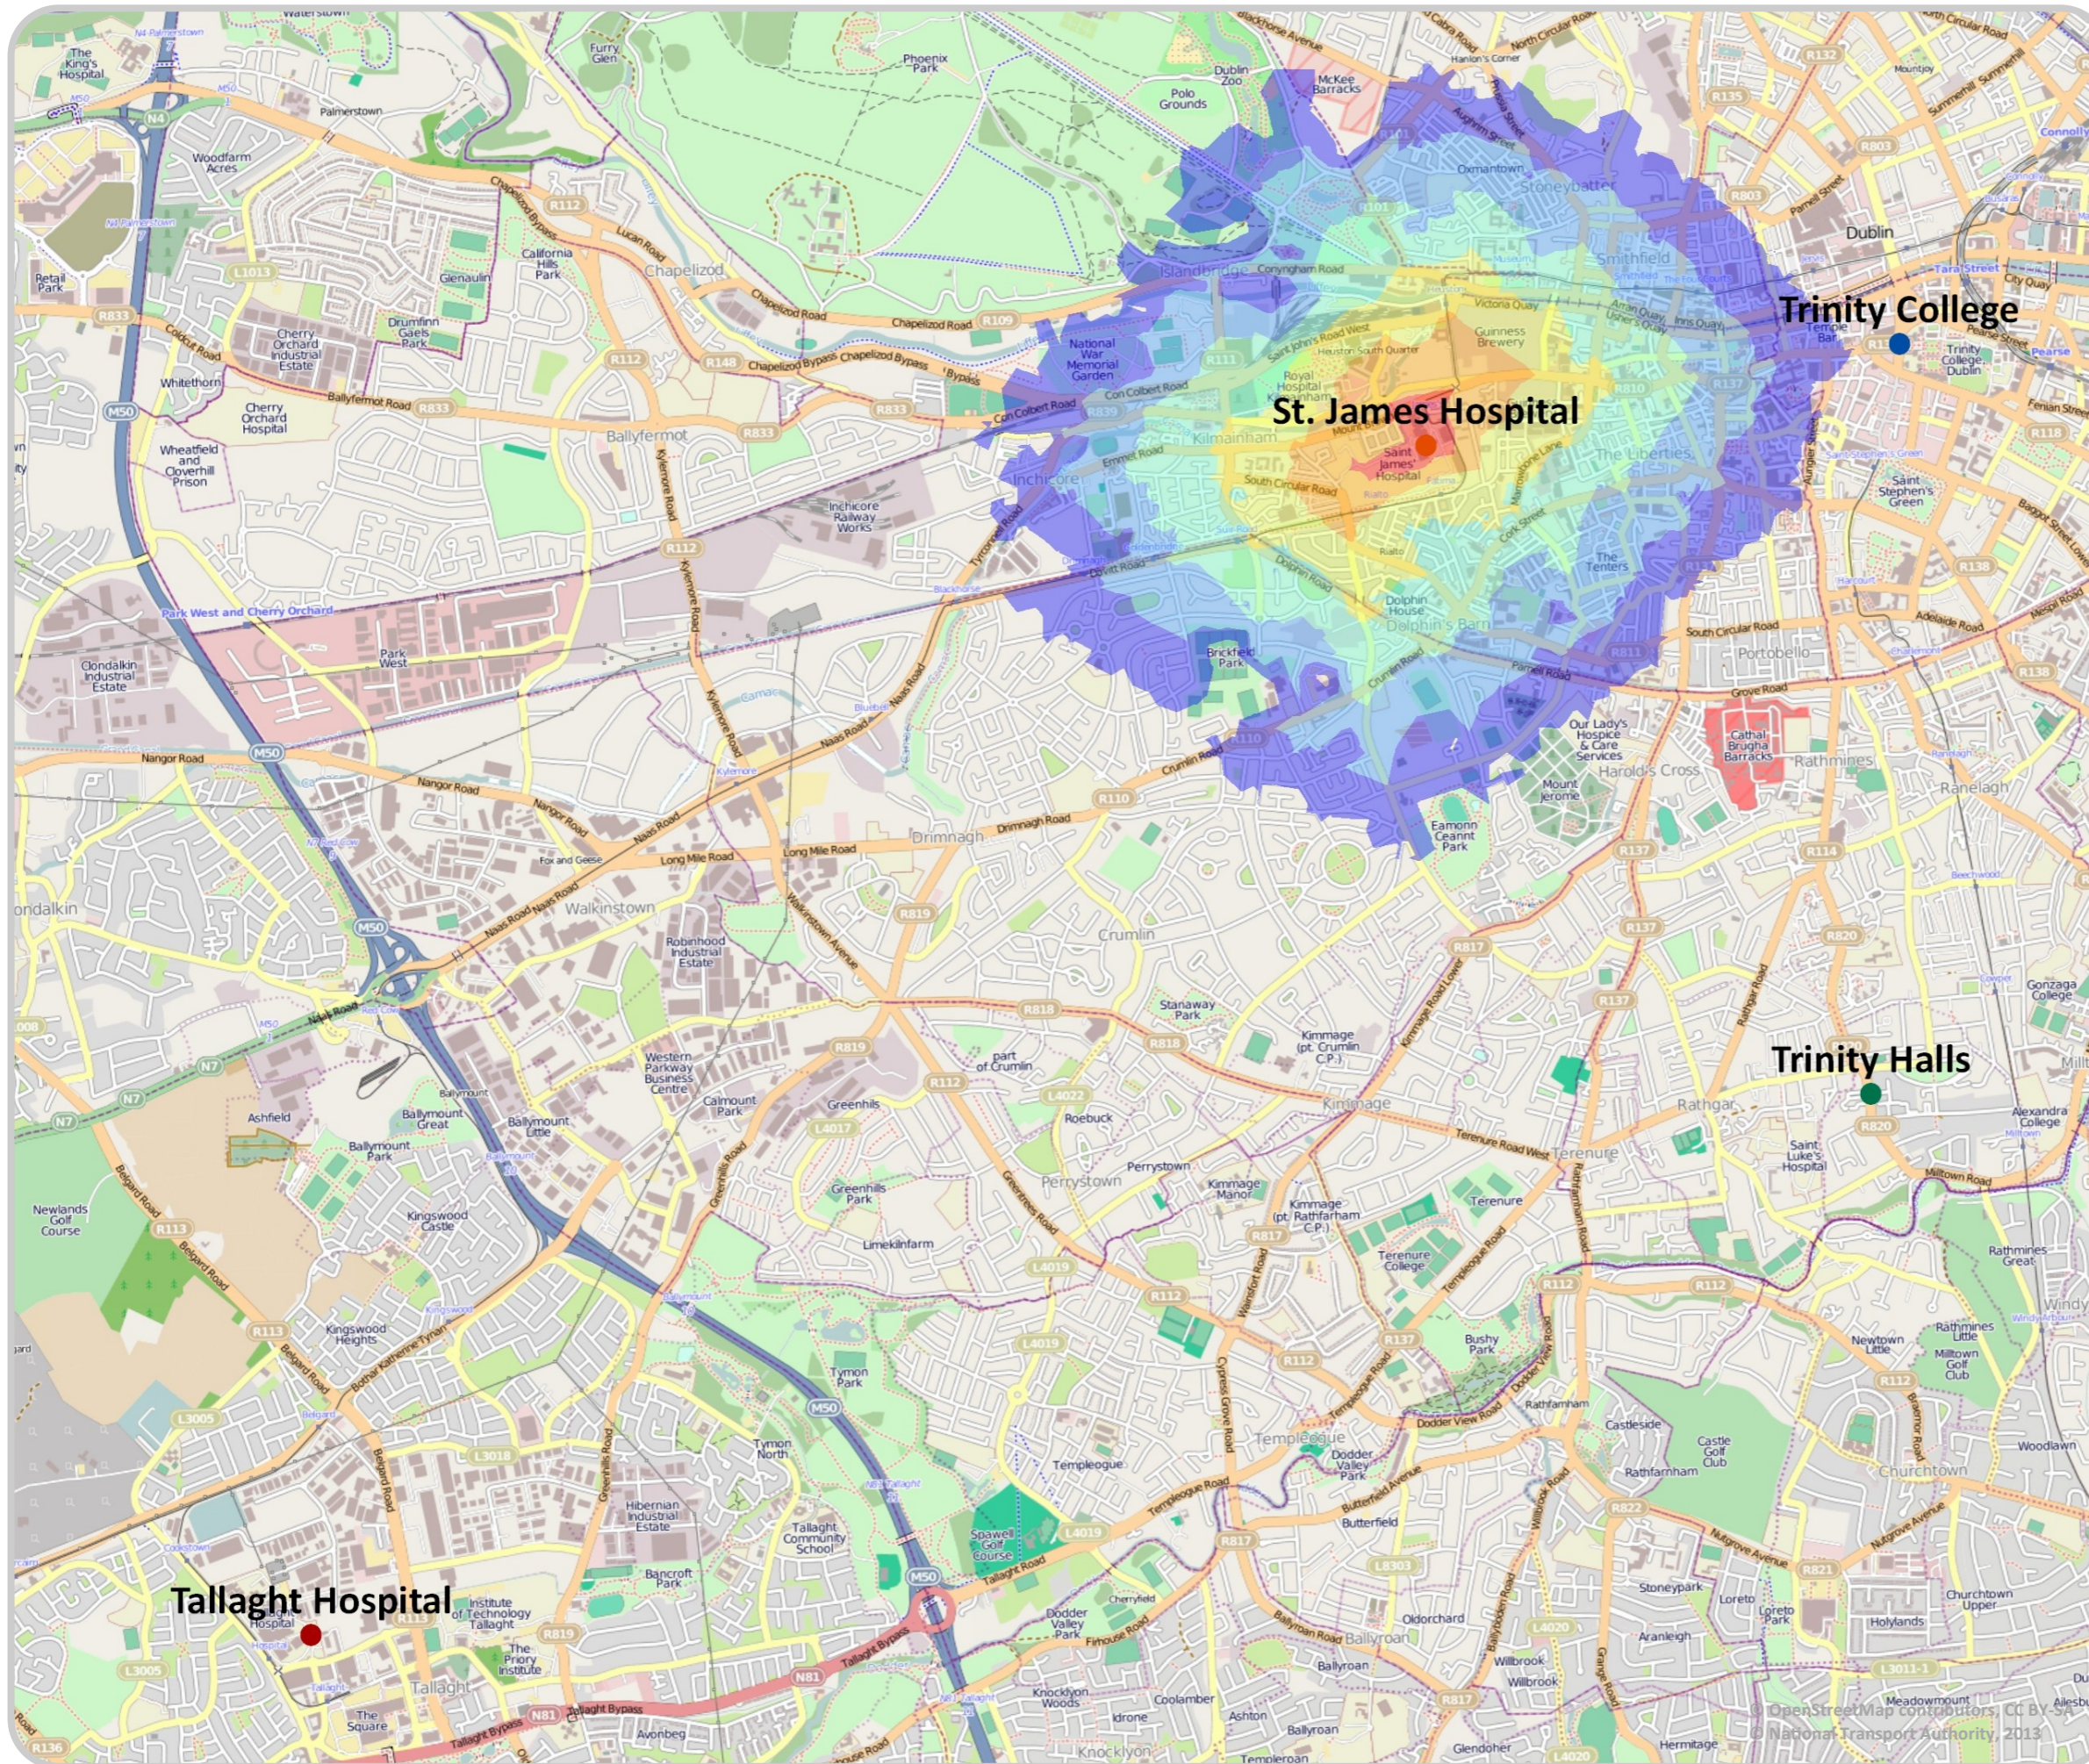

# ST. JAMES'S HOSPITAL WALK TIMES

For more information:  
[www.smartertravelcampus.ie](http://www.smartertravelcampus.ie)

**Plan your Journey by Public Transport & Bike!**

Door-to-door information for all journeys in Ireland, including journeys on foot and by all modes of public transport.

The Cycle Planner provides information on the best cycling routes in Dublin based on individual cycling ability. Apps for Android and iPhone now available.

## APPROX. WALK TIME- Minutes

- Trinity College
- Trinity Halls
- Tallaght Hospital
- St. James Hospital

Údarás  
**Náisiúnta** Iompair  
 National Transport Authority  
 smartertravel >>>  
 >>> campus